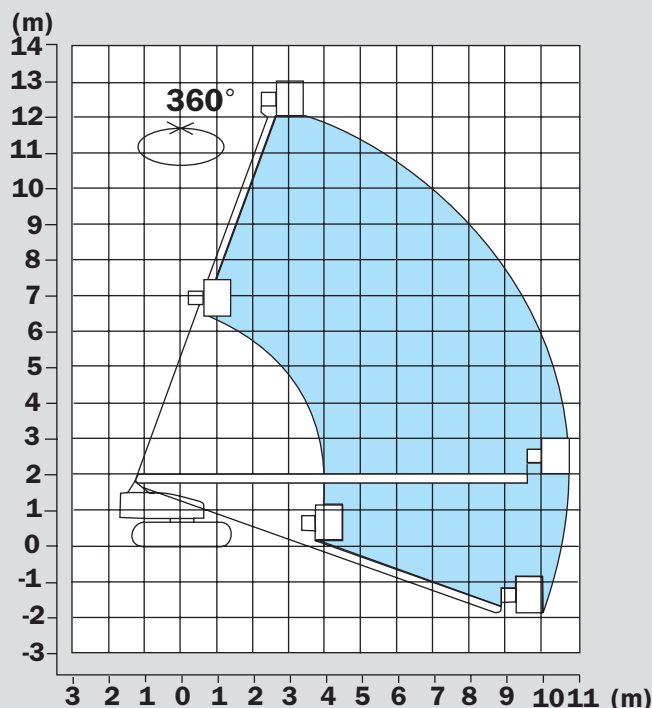

140 CT

Load capacity .....250 kg including 2 people

Working height .....14 m

Platform floor height .....12 m

Maximum offset .....11.10 m

Working travel speed .....1.5 kph

Gradeability 45%

Diesel engine .....Isuzu 4JB1
Power at 2200 RPM .....55 HP/41 kw

TransmissionHydrostatic

Length .....6.33 m
Width .....2.15 m
Height .....2.20 m
Platform size .....
1.83 X 0.75 X 1.10 m
Turret rotation .....continuous
Basket rotation .....180°

Weight .....7650 kg
Maximum ground pressure .....0.66 kg/cm²

Max. wind speed .....57 kph

A	6330
B	2150
C	2200
D	1830
E	2050
F	1700
G	450
H	1100
J	360
W	750

mm

MANITOU B.F. S.A.

B.P. 249 - 44158 ANCENIS CEDEX - FRANCE
TEL : 33 2 40 09 10 11
EXPORT DEPARTMENT FAX : 33 2 40 09 10 97
www.manitou.fr