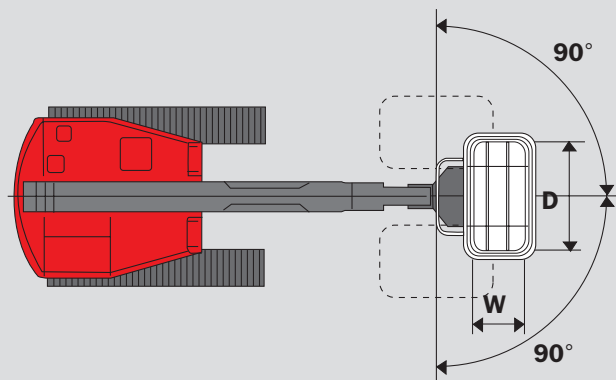

140 CT

- Working height : 14 m
- Max. offset : 11.1 m
- 250 kg including 2 people
- Diesel engine 55 HP
- ROUGH TERRAIN
- Gradeability : 45%

MANIACCESS

IN ACCORDANCE WITH
CE
MARKING

140 CT

Load capacity250 kg including 2 people

Working height14 m

Platform floor height12 m

Maximum offset11.10 m

Working travel speed1.5 kph

Gradeability45%

Diesel engineIsuzu 4JB1
Power at 2200 RPM55 HP/41 kw

TransmissionHydrostatic

Length6.33 m
Width2.15 m
Height2.20 m
Platform size
1.83 X 0.75 X 1.10 m
Turret rotationcontinuous
Basket rotation180°

Weight7650 kg
Maximum ground pressure0.66 kg/cm²

Max. wind speed57 kph

A	6330
B	2150
C	2200
D	1830
E	2050
F	1700
G	450
H	1100
J	360
W	750

mm

MANITOU B.F. S.A.

B.P. 249 - 44158 ANCENIS CEDEX - FRANCE
TEL : 33 2 40 09 10 11
EXPORT DEPARTMENT FAX : 33 2 40 09 10 97
www.manitou.fr