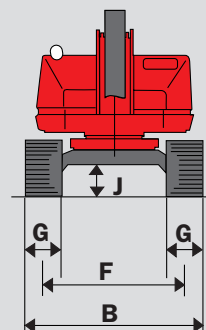

140 CT

- Working height : 14 m
- Max. offset : 11.1 m
- 250 kg including 2 people
- Diesel engine 55 HP
- ROUGH TERRAIN
- Gradeability : 45%

MANIACCESS

IN ACCORDANCE WITH
CE
MARKING

140 CT

Load capacity250 kg including 2 people

Working height14 m

Platform floor height12 m

Maximum offset11.10 m

Working travel speed1.5 kph

Gradeability45%

Diesel engineIsuzu 4JB1
Power at 2200 RPM55 HP/41 kw

TransmissionHydrostatic

Length6.33 m
Width2.15 m
Height2.20 m
Platform size
1.83 X 0.75 X 1.10 m
Turret rotationcontinuous
Basket rotation180°

Weight7650 kg
Maximum ground pressure0.66 kg/cm²

Max. wind speed57 kph

A	6330
B	2150
C	2200
D	1830
E	2050
F	1700
G	450
H	1100
J	360
W	750

mm

MANITOU B.F. S.A.

B.P. 249 - 44158 ANCENIS CEDEX - FRANCE
TEL : 33 2 40 09 10 11
EXPORT DEPARTMENT FAX : 33 2 40 09 10 97
www.manitou.fr