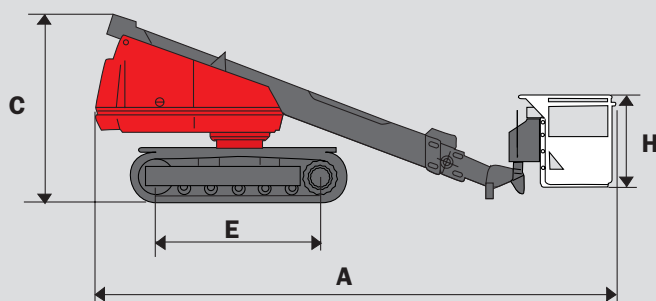

140 CT

- Working height : 14 m
- Max. offset : 11.1 m
- 250 kg including 2 people
- Diesel engine 55 HP
- ROUGH TERRAIN
- Gradeability : 45%

MANIACCESS

IN ACCORDANCE WITH
CE
MARKING

140 CT

Load capacity250 kg including 2 people

Working height14 m

Platform floor height12 m

Maximum offset11.10 m

Working travel speed1.5 kph

Gradeability45%

Diesel engineIsuzu 4JB1
Power at 2200 RPM55 HP/41 kw

TransmissionHydrostatic

Length6.33 m
Width2.15 m
Height2.20 m
Platform size
1.83 X 0.75 X 1.10 m
Turret rotationcontinuous
Basket rotation180°

Weight7650 kg
Maximum ground pressure0.66 kg/cm²

Max. wind speed57 kph

A	6330
B	2150
C	2200
D	1830
E	2050
F	1700
G	450
H	1100
J	360
W	750

mm

MANITOU B.F. S.A.

B.P. 249 - 44158 ANCENIS CEDEX - FRANCE
TEL : 33 2 40 09 10 11
EXPORT DEPARTMENT FAX : 33 2 40 09 10 97
www.manitou.fr